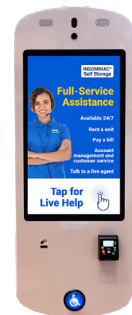

### Apex Kiosk

Modular, freestanding unit with the latest INSOMNIAC software

- Pedestal mount
- Countertop unit
- Indoor

### 80/90

Compact, low cost model

- Surface wall mount
- Pedestal mount
- Indoor (80), Outdoor (90)

### 121

Optional pinhole camera; Available with or without driver's license scanner

- Surface wall mount
- Pedestal mount
- Outdoor

### 200

Extended 32" full-color touchscreen, credit card reader

- Surface wall mount
- Indoor