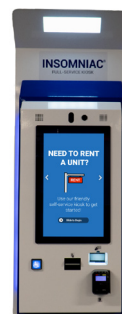

### Apex Kiosk

Modular, freestanding unit with the latest INSOMNIAC software

- Pedestal mount
- Countertop unit
- Indoor

### 121

Optional pinhole camera; Available with or without driver's license scanner

- Surface wall mount
- Pedestal mount
- Outdoor

### 200

Extended 32" full-color touchscreen, credit card reader

- Surface wall mount
- Indoor