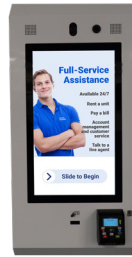

## Full Hardware Options

**220**

Extended 32" screen for maximum engagement; single-coil lock capacity

- Surface wall mount
- Indoor

**720**

Robust kiosk hardware; single-coil lock capacity

- Pedestal mount
- Outdoor

**920**

Robust kiosk hardware; Maximum, dual-coil lock capacity

- Through-the-wall mount
- Outdoor

## Partner Kiosk

**Apex Kiosk**

Modular, freestanding unit with the latest INSOMNIAC software

- Pedestal mount
- Countertop unit
- Indoor

## Sleeker Models, Lower Cost

**80**

Compact, lowest-cost model

- Surface wall mount
- Pedestal mount
- Indoor

**120/121**

Optional pinhole camera; Available with or without driver's license scanner

- Surface wall mount
- Pedestal mount
- Outdoor