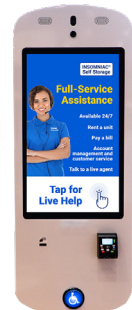

## Full Hardware Options

**220**

Extended 32" screen for maximum engagement; single-coil lock capacity

- Surface wall mount
- Indoor

**720**

Robust kiosk hardware; single-coil lock capacity

- Pedestal mount
- Outdoor

## Partner Kiosk

**Apex Kiosk**

Modular, freestanding unit with the latest INSOMNIAC software

- Pedestal mount
- Countertop unit
- Indoor

## Sleeker Models, Lower Cost

**80**

Compact, lowest-cost model

- Surface wall mount
- Pedestal mount
- Indoor

**120/121**

Optional pinhole camera; Available with or without driver's license scanner

- Surface wall mount
- Pedestal mount
- Outdoor

**200**

Extended 32" full-color touchscreen, credit card reader

- Surface wall mount
- Indoor

**230/231**

Custom LED lighting; available with or without bill acceptor

- Surface wall mount
- Indoor

**330/331**