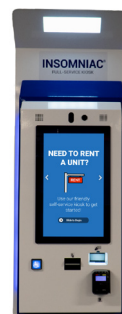

Full Hardware Options

220
Extended 32" screen for maximum engagement; single-coil lock capacity

- Surface wall mount
- Indoor

720
Robust kiosk hardware; single-coil lock capacity

- Pedestal mount
- Outdoor

920
Robust kiosk hardware; Maximum, dual-coil lock capacity

- Through-the-wall mount
- Outdoor

Partner Kiosk

Apex Kiosk
Modular, freestanding unit with the latest INSOMNIAC software

- Pedestal mount
- Countertop unit
- Indoor

Sleeker Models, Lower Cost

80
Compact, lowest-cost model

- Surface wall mount
- Pedestal mount
- Indoor

121
Optional pinhole camera; Available with or without driver's license scanner

- Surface wall mount
- Pedestal mount
- Outdoor

200
Extended 32" full-color touchscreen, credit card reader

- Surface wall mount
- Indoor

230/231
Custom LED lighting; available with or without bill acceptor

- Surface wall mount
- Indoor

330/331
Custom LED lighting; available with or without bill acceptor