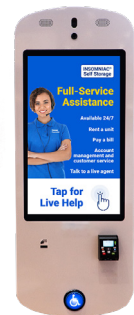

Full Hardware Options

220
Extended 32" screen for maximum engagement; single-coil lock capacity

- Surface wall mount
- Indoor

720
Robust kiosk hardware; single-coil lock capacity

- Pedestal mount
- Outdoor

920
Robust kiosk hardware; Maximum, dual-coil lock capacity

- Through-the-wall mount
- Outdoor

Partner Kiosk

Apex Kiosk
Modular, freestanding unit with the latest INSOMNIAC software

- Pedestal mount
- Countertop unit
- Indoor

Sleeker Models, Lower Cost

80
Compact, lowest-cost model

- Surface wall mount
- Pedestal mount
- Indoor

121
Optional pinhole camera; Available with or without driver's license scanner

- Surface wall mount
- Pedestal mount
- Outdoor

200
Extended 32" full-color touchscreen, credit card reader

- Surface wall mount
- Indoor

230/231
Custom LED lighting; available with or without bill acceptor

- Surface wall mount
- Indoor

330/331
Custom LED lighting; available with or without bill acceptor