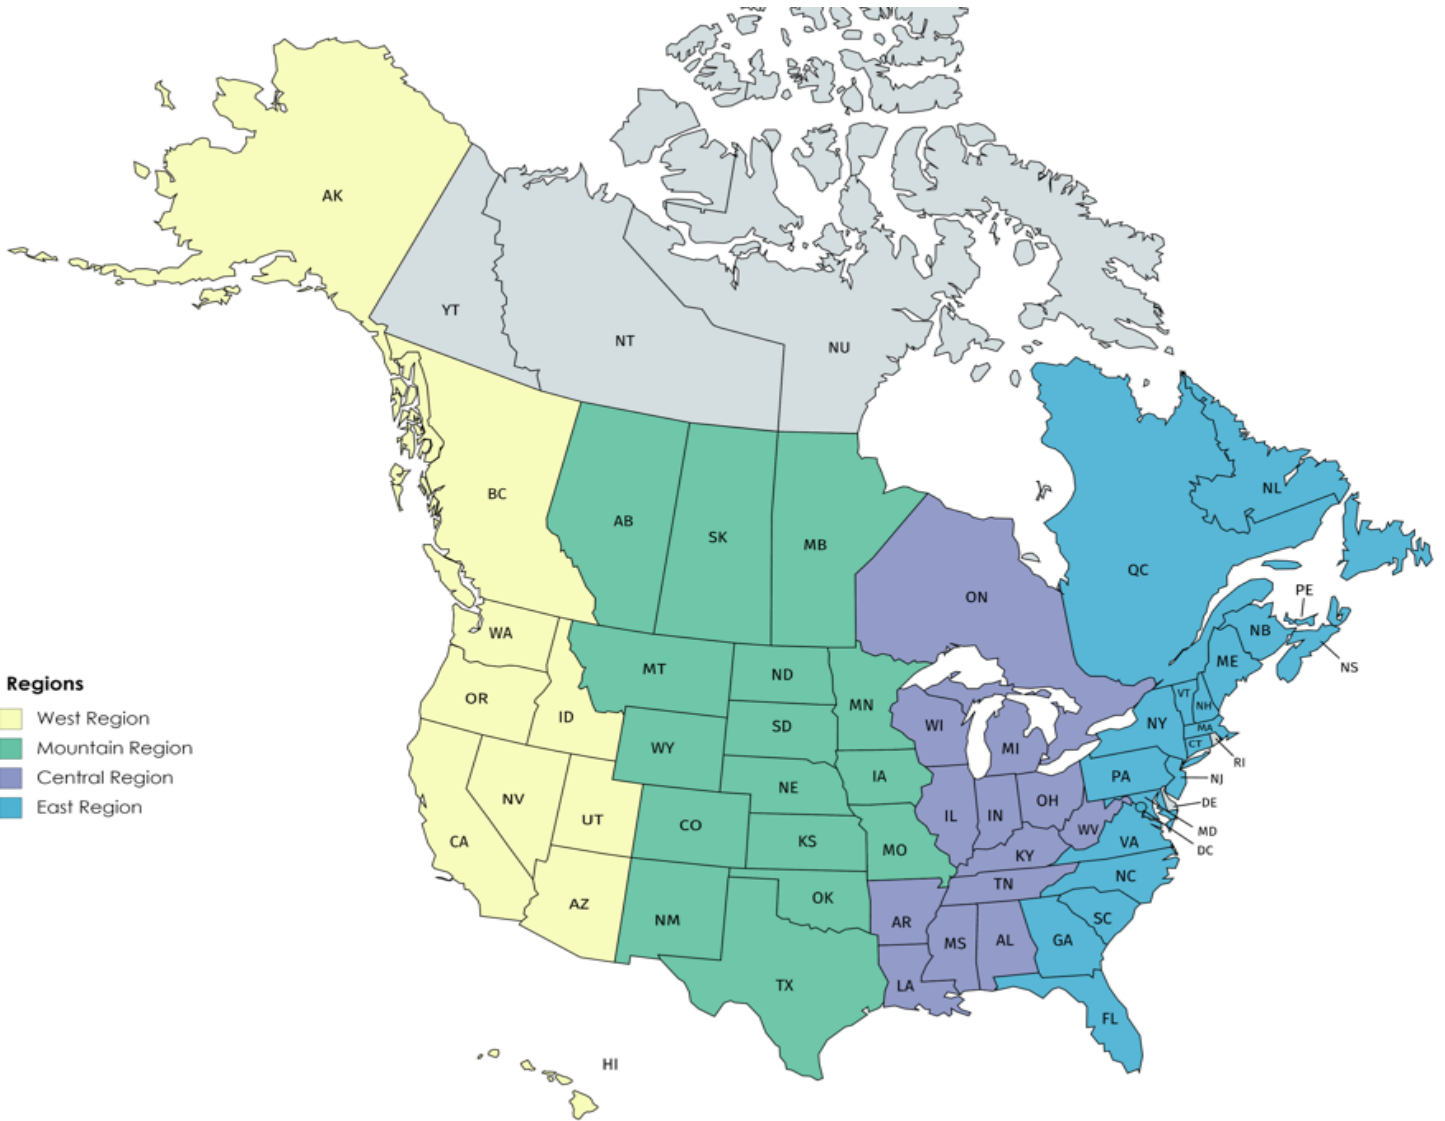

OPENTECH SALES TERRITORY MAP

Regions

- West Region
- Mountain Region
- Central Region
- East Region

WESTERN REGION

Business Development Managers

Chris Orio
602.324.8648

corio@opentechalliance.com

Gabriella Rupisan
(StorageTreasures)
602.324.8690